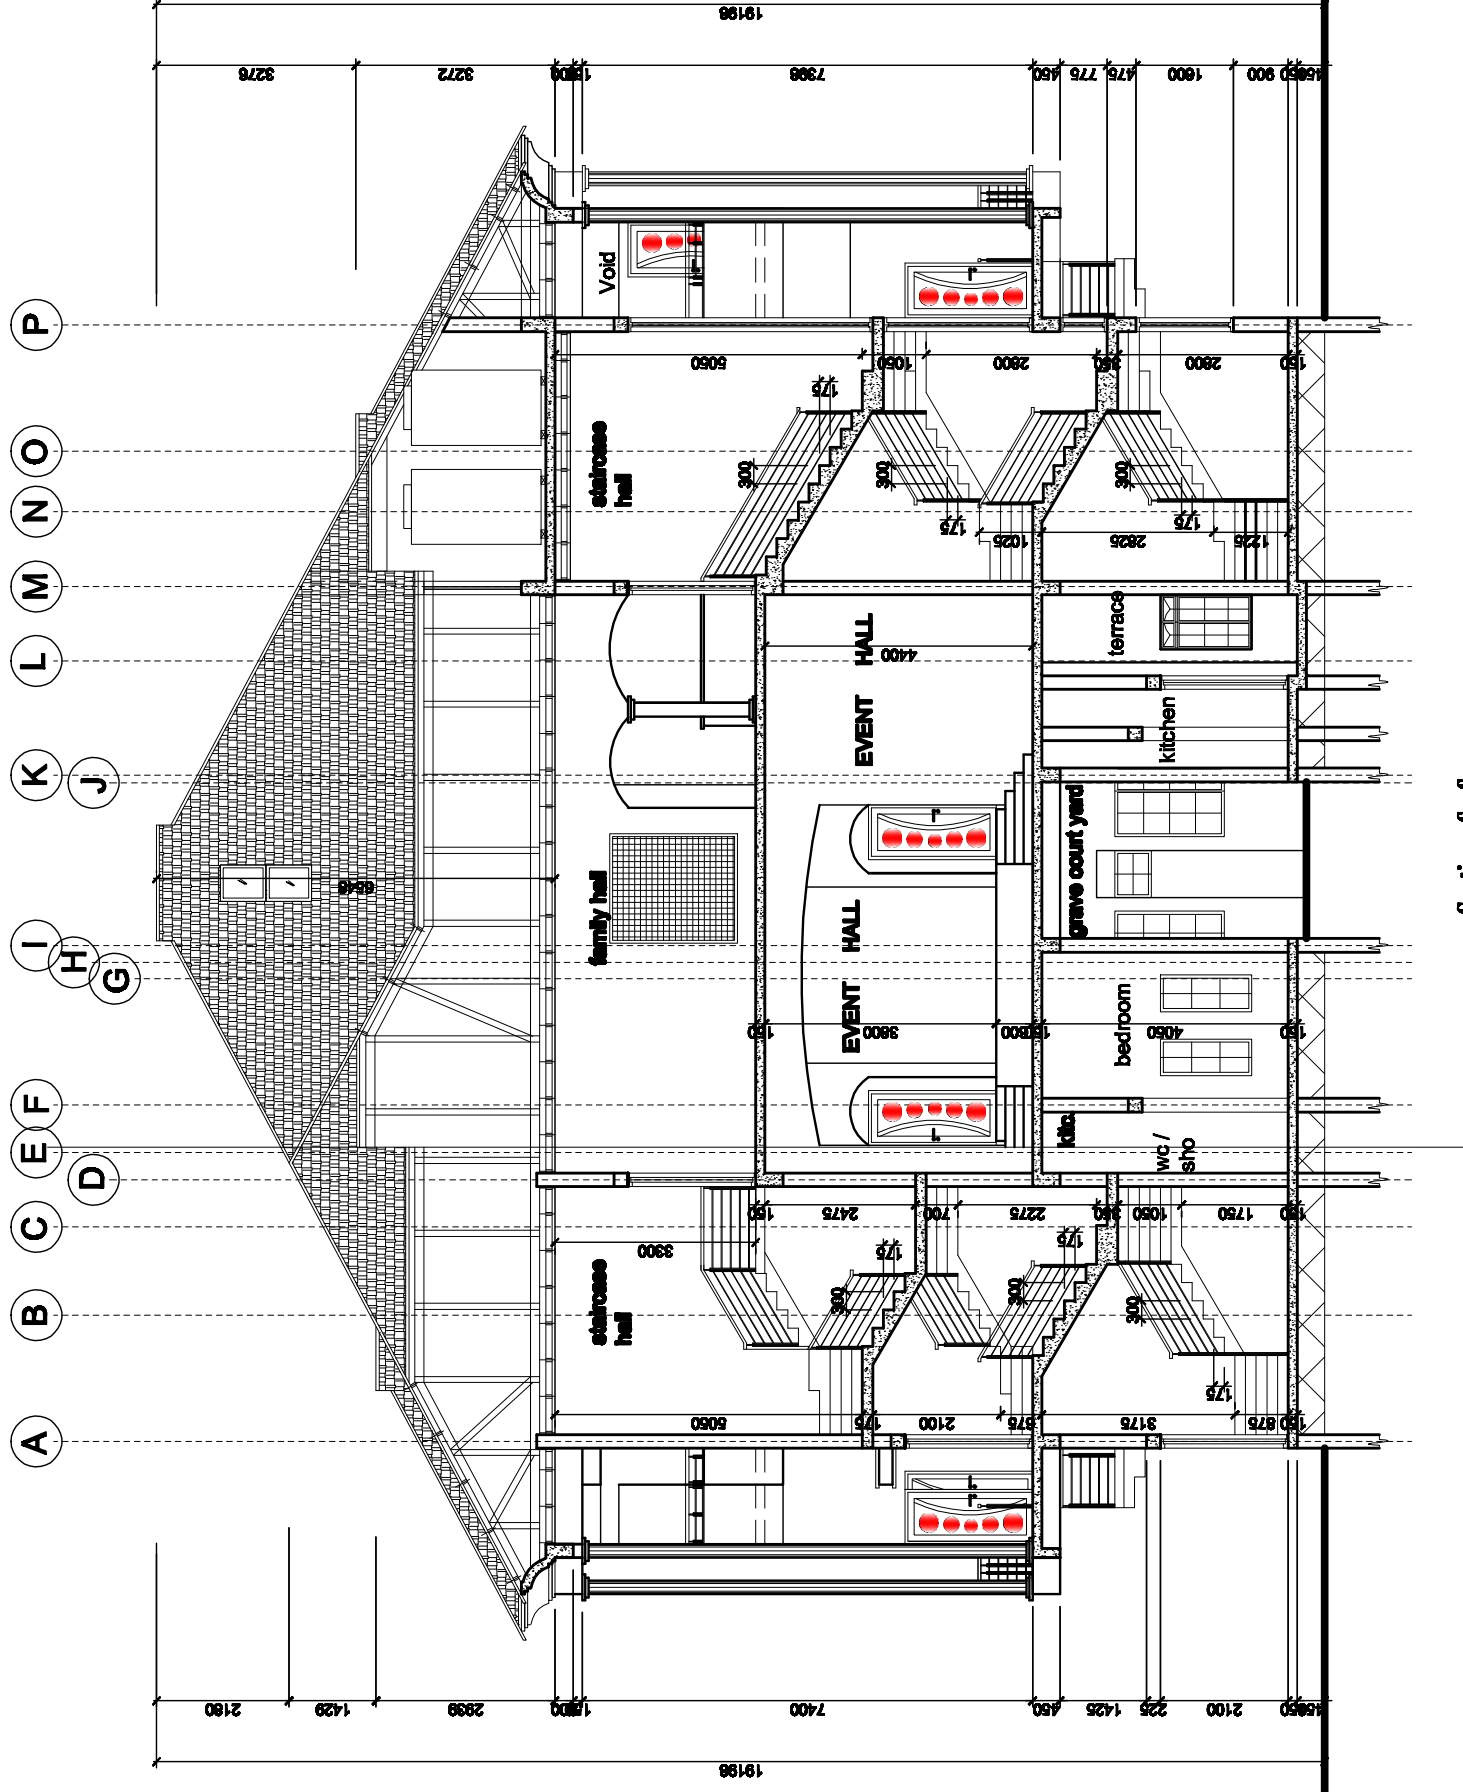

NOTE

(AS TO BE BUILT)

Section C-C

Client

SOAGA ILAWO FAMILY

DESIGNED	Arc. Funso
DRAWN	Ibrahim
CHECKED	Arc. Funso
SCALE	1 : 150.
DATE	Jan 2022.

Location

**PROPOSED RESIDENTIAL DEVELOPMENT,
EVENT CENTRE AND LUXURY SUITES,
AT BAGBO COMPOUND, LAWU, ABEOKUTA,
ABEOKUTA NORTH LOCAL GOVT. AREA,
OGUN STATE.**