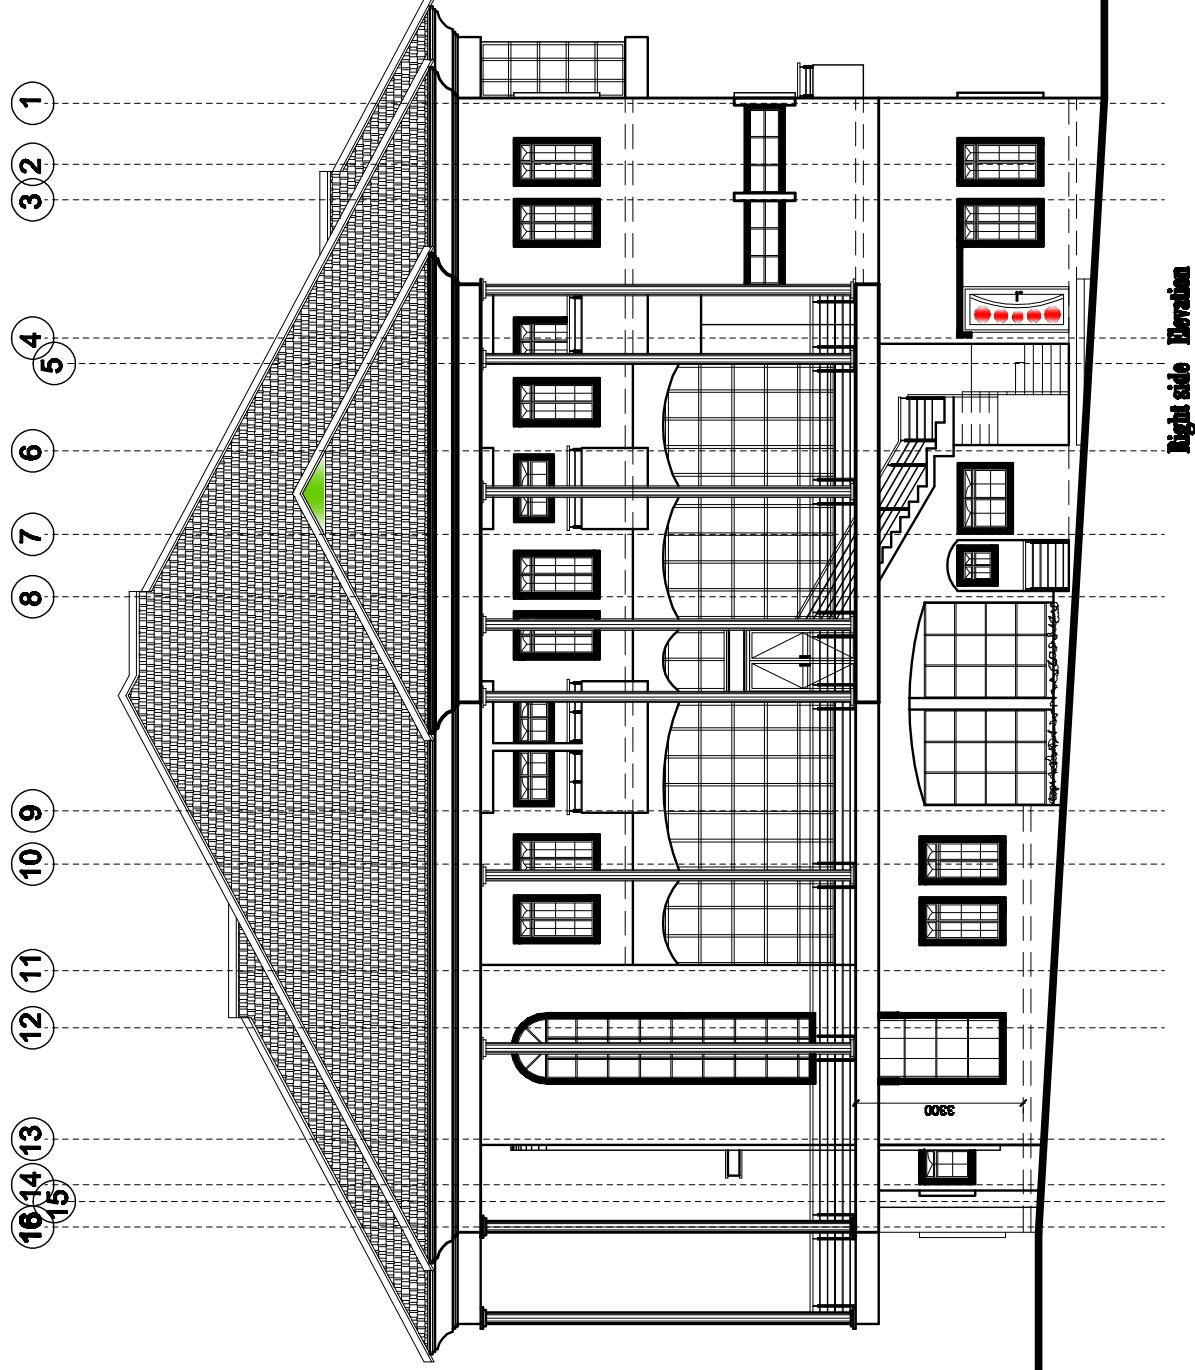

NOTE

(AS TO BE BUILT)

Client

SOAGA ILAWO FAMILY

DESIGNED

Arc. Funso

DRAWN

Ibrahim

CHECKED

Arc. Funso

SCALE

1 : 150.

DATE

Jan 2022.

Location

**PROPOSED RESIDENTIAL DEVELOPMENT,
EVENT CENTRE AND LUXURY SUITES,
AT BAGBO COMPOUND, ILAWO, ABEOKUTA,
ABEOKUTA NORTH LOCAL GOVT. AREA,
OGUN STATE.**

Contents

* Right Elevation.

Consultant

PRIME KONSULT
Architects / Engineers / Planners.
7, Ibrahim Alli Street,
Off Fola - Agoro Street,
By Kolex Hotel Bus/Stop,
Shomolu, Lagos.
Tel: 08023209948, 08068868433.

sheet no

010