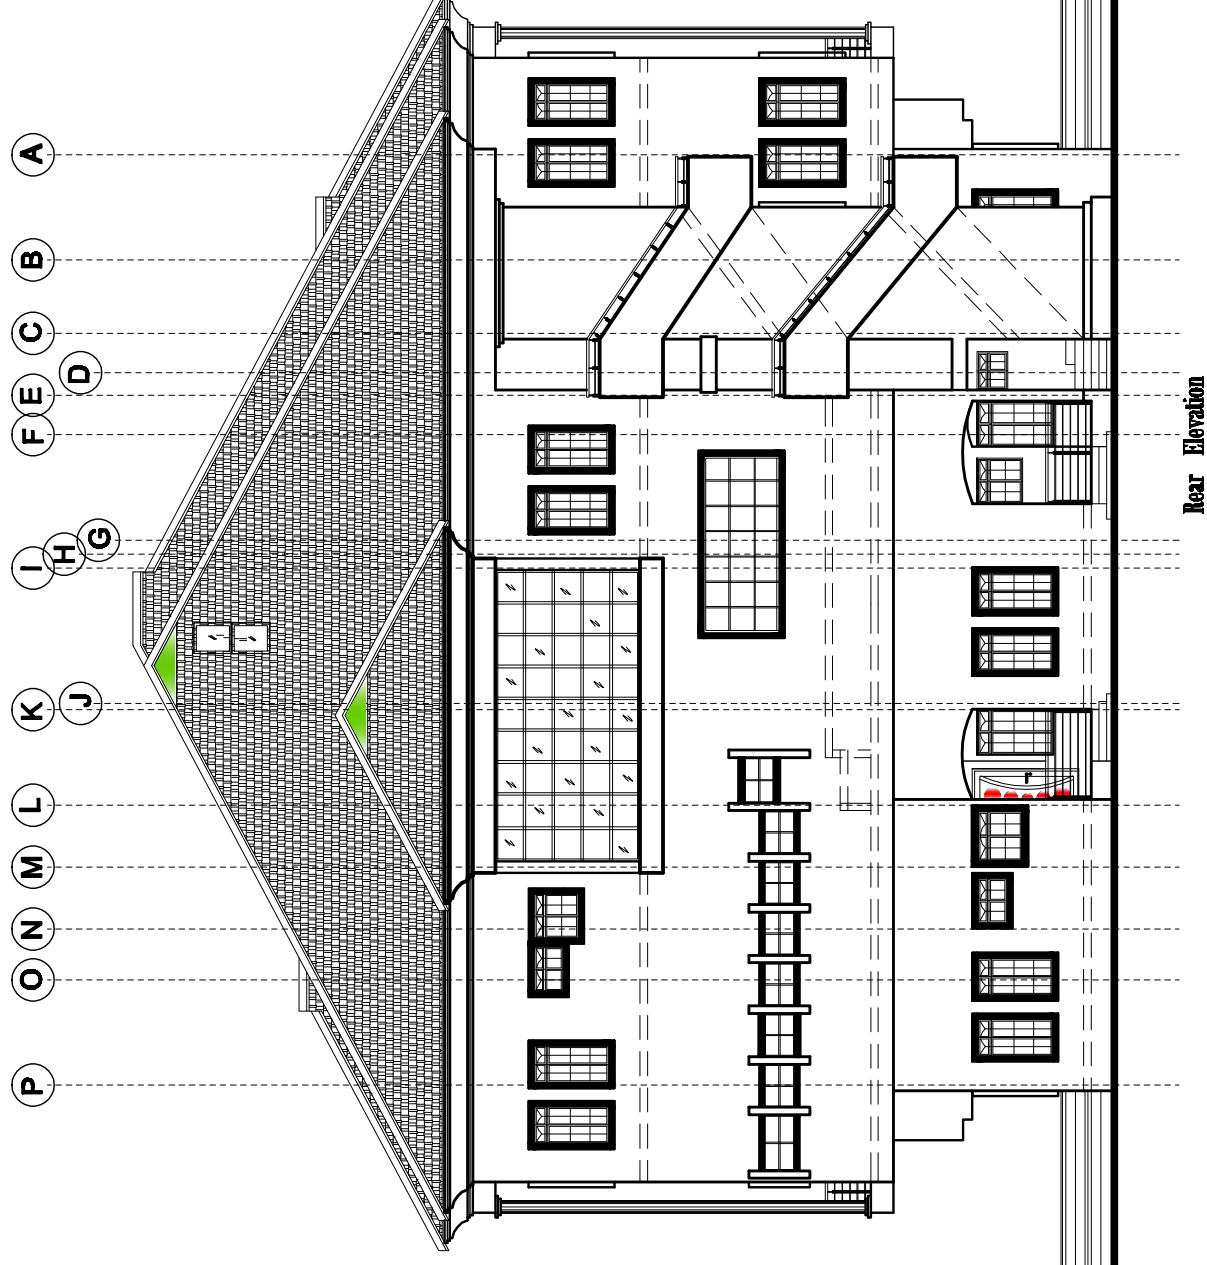

NOTE

(AS TO BE BUILT)

Client

SOAGA ILAWO FAMILY

DESIGNED	Arc. Funso
DRAWN	Ibrahim
CHECKED	Arc. Funso
SCALE	1 : 150.
DATE	Jan 2022.

Location

**PROPOSED RESIDENTIAL DEVELOPMENT,
EVENT CENTRE AND LUXURY SUITES,
AT BAGBO COMPOUND, ILAWO, ABEOKUTA,
ABEOKUTA NORTH LOCAL GOVT. AREA,
OGUN STATE.**

Contents

* Rear Elevation.

Consultant

PRIME KONSULT
Architects / Engineers / Planners.
7, Ibrahim Alli Street,
Off Fola - Agoro Street,
By Kolex Hotel Bus/Stop,
Shomolu, Lagos.
Tel: 08023208948, 08068868433.